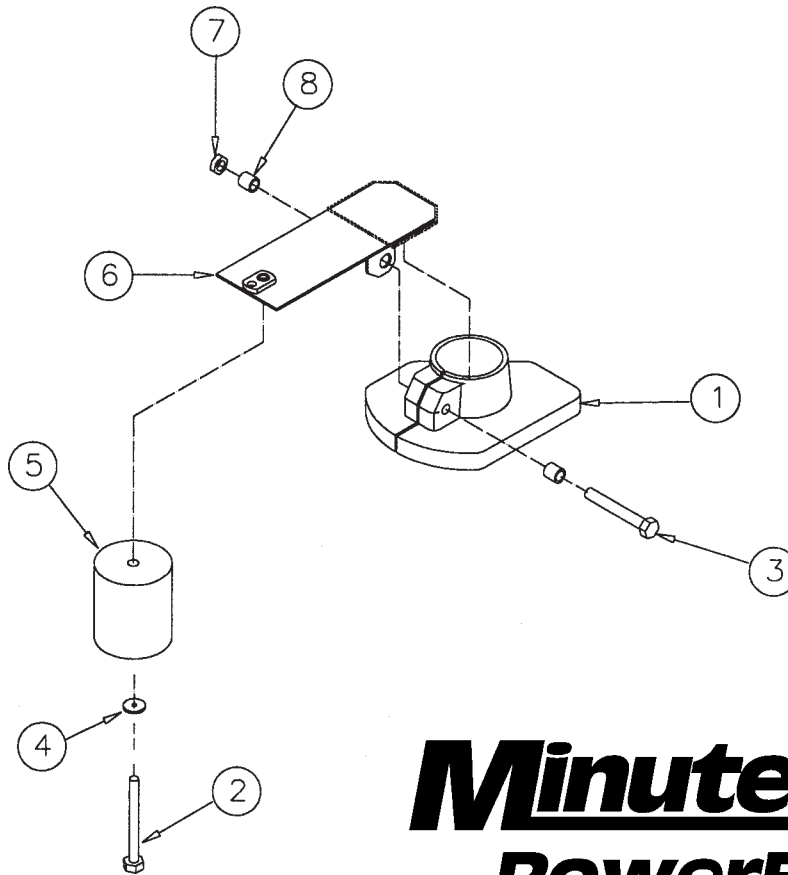

Parts List

Item	Part No.	Qty.	Description
1	170029	1	Kickstand Brk't Weldment
2	170027	1	Kickstand
3	711380	6	Nut Nyloc 3/8-16
4	711515	6	Washer Flat .406 x .812 x .062
5	809311	1	Cotter Pin 7/64 x 1.00
6	712767	1	Washer Flat .406 x .75 SS
7	711161	2	Screw Hi-Lo #10 x .75 PL
8	170039	1	Kick Stabd Retainer Brkt
9	711244	6	Bolt HH 3/8-16x1.75 ST PL
10	170038	1	Kickstand Stop Weldment

ZAOH 170 Float Shutoff Arm

Minuteman[®]
PowerBoss[®]

Parts List

Item	Part No.	Qty.	Description
1	200173	1	Float, Housing
2	712092	1	SCR Nylon 1/4-20 x 2.5
3	712568	1	SCR-MC 1/4-20 x 2.25 SS
4	711504	1	WSR-Flat 1/4 ID SS
5	430089	1	Float 17B
6	170031	1	Float Valve Weldment
7	712667	2	Nut-Hex 1/4-20 SS Nyloc
8	762384	2	Bushing .277 x .375 x .37 SS