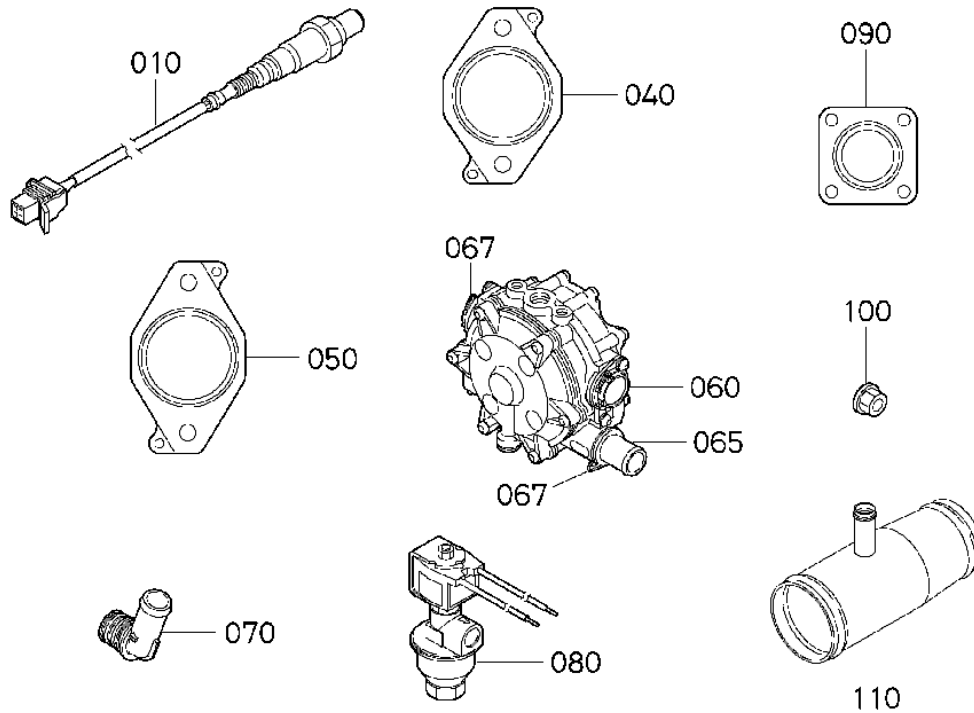

WG1605-L-E3-MNTM-2 -> ENGINE -> 080800 ACCESSORIES AND SERVICE PARTS ## WG1605-L-E3-MNTM-2

Update Date: 15/02/2017, Printing Date: 09/12/2017

EG525-050-12

WG1605-L-E3-MNTM-2 -> ENGINE -> 080800 ACCESSORIES AND SERVICE PARTS ## WG1605-L-E3-MNTM-2

Update Date: 15/02/2017, Printing Date: 09/12/2017

Interchangeable =, Not Interchangeable NI, New for Old >>, Old for New <<

No	Part Number	Part Name	Qty	RoundUp	IC	S/N	Remarks	Kg
010	EG523-12240	SENSOR(O2)	2					0.1
040	EG522-12370	GASKET(MUFFLER)	1					0.021
050	EG523-12380	GASKET(MUFFLER,2)	1					0.02
060	EG523-46922	REGULATOR,ASSY	1					0.995
065	EG525-46940	CONNECTOR (VAPORIZER,2)	1			>=6GN0001		0.008
067	EG525-46950	CLIP	3			>=6GN0001		0.001
070	EG525-46930	CONNECTOR (VAPORIZER)	2					0.011

No	Part Number	Part Name	Qty	RoundUp	IC	S/N	Remarks	Kg
080	EG523-46950	VALVE(LOCKOFF)	1					0.42
090	EG523-12230	GASKET(MUFFLER)	1					0.01
100	02756-50080	NUT,UBS	4					0.01
110	EG526-11940	PIPE(BREATHER)	1					0.243