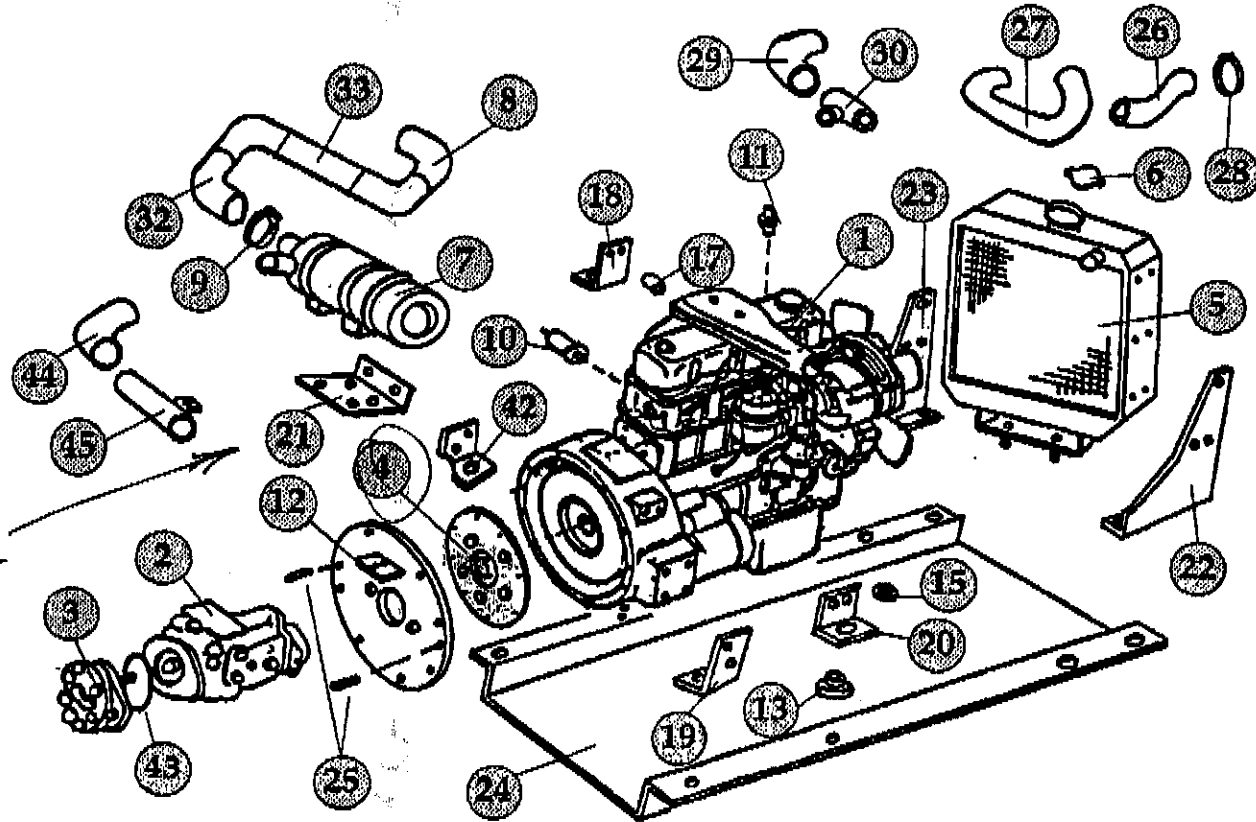

PowerBoss®

Parts

THE ENGINE GROUP (GASOLINE)

Mike

Need gasket

3610080

*(This diagram represents a
Toyota 4P engine.)*

PowerBoss®

Parts

SW/9XT		ENGINE GROUP (Toyota)		
REF #	PART NUMBER	SUB PARTS	DESCRIPTION	NUMBER REQUIRED
	307015	Sub	ASSY - PWR TRN SUB TYA ARMA GAS	1
1	contains >	303989	ENGINE - TOYOTA 4P 4 CYL	1
2		303381	PUMP - MAIN V/D T6 <i>3302841</i>	1
3		3032007	PUMP - AUXW/ENG DRCKS/LP <i>30718126</i>	1
4		303320	COUPLING - PUMP DRIVE TOYOTA MS	1
5		301995	RADIATOR - HEAVY DUTY	1
6		300420	CAP - RADIATOR	1
	Sub	307011	ASSY - AIR CLNR SUB TYA ARMA	1
	contains >	300459	BAND - MTG AIR CLEANER PNTD BLACK	2
7		303031	AIR CLEANER - HEAVY DUTY	1
	Replacement Parts	302842	ELEMENT - DONALDSON AIR CLEANER	1
		302597	FILTER - SAFETY ELEMENT	1
		303991	INDICATOR - AIR CLEANER KIT	1
21		307180	MOUNT - AIR CLNR TYA PNTD SW/A	1
		400036	SCREW - HHM 5/16-18 X .75 LG ZP	3
		400384	WASHER - CONICAL SPRING 5/16	3
	400390	NUT - FLANGE LOCK 5/16-18	3	
8	Sub	307012	ASSY - HOSE CABD ARMA SUB	1
	contains >	300336	CLAMP - HOSE 2 1/2 NOM S5	1
		300396	ADAPTER - 90 EL RUBBER H-DUTY AC	1
		303223	TUBE - AIR CLNR INTAKE SHORT PNTD	1
		303365	ADAPTER - 90 EL RUBBER 3.5 X 2.5	1
9		O44112	CLAMP - HOSE 2.50 MAX WORM	6
10		300387	SENDER - OIL PRESSURE	1
11		305853	SENDER - TEMP TYA	1
12		305303	PLATE - PUMP MTG MS PNTD TOYOTA	1
13		300464	MOUNT - ISOLATION	4
14		300465	MOUNT - ISOLATION (RADIATOR)	1
15		400091	WASHER - FENDER 1/2 ZP	4
19		307177	MNT - ENG FLYWHEEL OUT TYA PNTD	1
20		307179	MNT - ENG OUTER TYA PNTD SW/A	1
22		307176	MNT LH - RADIATOR SW/A PNTD	1
23		307175	MNT RH - RADIATOR SW/A PNTD	1
24		307356	ASSY - ENG PAN TYA SW/A PNTD	1
25		400191	FIN - ROLL 5/16 DIA X 1.0	2